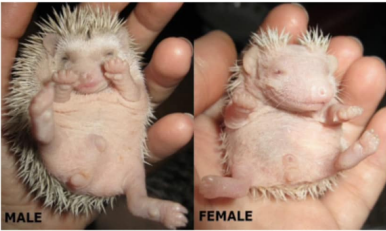

LET'S TALK ABOUT
**PIGLET'S
PRIVATE'S -
SEXING APHS**
AN APH CARE GUIDE

By Happy Quills

WWW.HAPPYQUILLSRESCUEANDREHOMING.CO.UK

female

male

Primary sex characteristics of hedgehogs. The female's vulva is positioned directly above the anus, the penis sheath of the male lays in the middle of the body (modified after REEVE 1994).

IS MY HEDGEHOG A MALE OR FEMALE???

To determine the gender of a hedgehog simply take a peek. A male hedgehog's penis will be located in the middle of his belly and resembles a belly button. The female hedgehog's genitalia will be located next to her anal opening.

In the picture above, the male is located on the left and the female to the right.