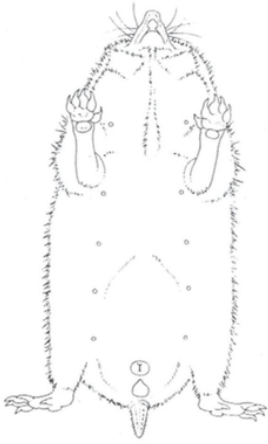

LET'S TALK ABOUT
**PIGLET'S
PRIVATE'S -
SEXING APHS**
AN APH CARE GUIDE

By Happy Quills

WWW.HAPPYQUILLSRESCUEANDREHOMING.CO.UK

female

male

Primary sex characteristics of hedgehogs. The female's vulva is positioned directly above the anus, the penis sheath of the male lays in the middle of the body (modified after REEVE 1994).

IS MY HEDGEHOG A MALE OR FEMALE???

To determine the gender of a hedgehog simply take a peek. A male hedgehog's penis will be located in the middle of his belly and resembles a belly button. The female hedgehog's genitalia will be located next to her anal opening.

In the picture above, the male is located on the left and the female to the right.